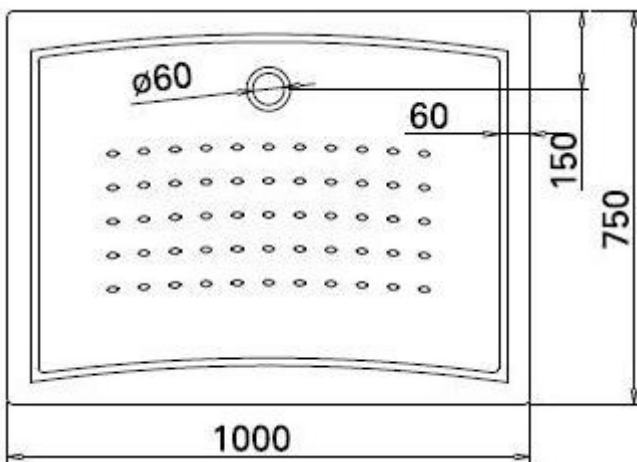

extra-large

DESIGN
PRODUCT **D**

107102
Extra-Large Shower Tray
1000 X 750 X 120